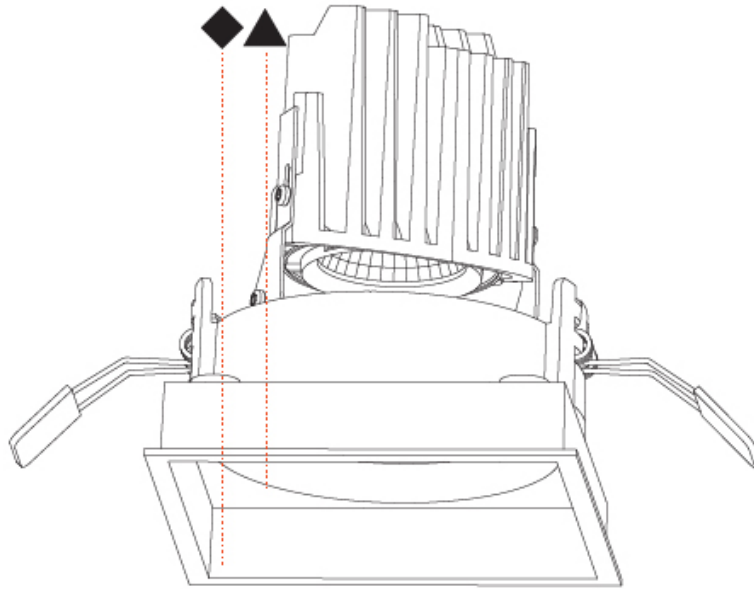

BIONIQ SQUARE ADJUSTABLE RECESSED

A35359-

PROJECT _____

TYPE _____

SPECIFIER _____

QUANTITY _____

DATE _____