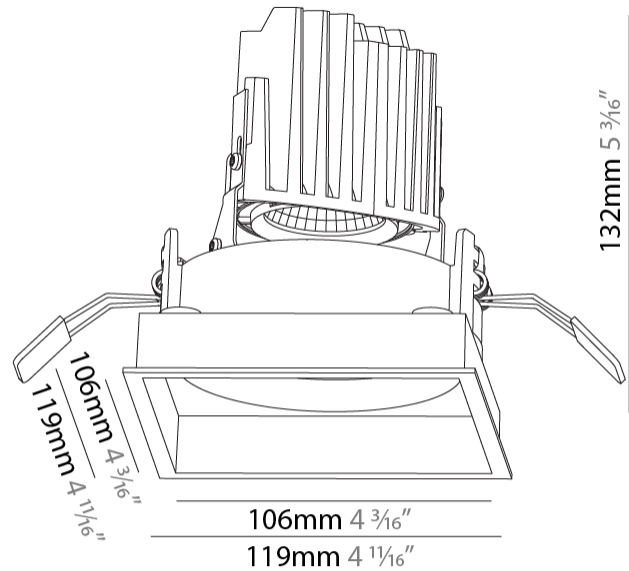

PHYSICAL

Shape: Square
Length (mm): 119
Length (in): 4 11/16
Width (mm): 119
Width (in): 4 11/16
Depth (mm): 132
Depth (in): 5 3/16
Ceiling Thickness (mm): 10 / 12.5 / 15
Ceiling Thickness (in): 3/8 or 1/2 or 9/16
Min. Recessing Depth (mm): 150
Min. Recessing Depth (in): 5 7/8
Light Distribution: Adjustable / Downlight
Weight (kg): 0.542
Weight (lbs): 1.2
Fixture Finish: SSR / BKV / CWI / CRY / HAB / UFT / ITA / RUA / FTG / MYG / LOD / PUS / FRO / FUP / KIA / POP / BLS / SPG / MEY / GOH / GUM / CHC / COM / ABZ / JAG / OBR / MOS / ROR
Fixture Material: Aluminum Die Cast
Cut-out Measurements: 114mm / 4 1/2" x 114mm / 4 1/2"

ELECTRICAL

Lamp Type: LED
Input Wattage (W): 16.5
Total Output Wattage (W): 14
Dimming: Tri-Mode (Non-Dimming and Phase Dimming (120Vac only) and 0-10V Dimming)
Driver Included: No
Driver Location: Recessed Housing
Driver Type: Constant Current - Universal
Driver Class: Class 2
Housing: See components
Input Voltage (V): 120 - 277
Constant Current (MA): 500

LED

Number of LEDs: 1
Color Temperature (°K): 2700 / 3000 / 3500 / 4000
Max. Delivered Lumen (lm): 940 / 980 / 1029 / 1050
Nominal Lumen (lm): 1386 / 1438 / 1511 / 1542
CRI: >90 CRI
Lamp Life (hrs): 50000

OPTICAL

Reflector°: 20 / 40 / 60
Adjustability: Rotational 355°; Tilt 30°

RATINGS AND CERTIFICATIONS

Certified By: Certified for North American Standards
IP rating: IP20