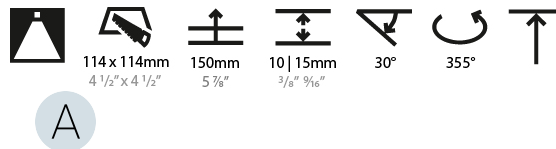

PHYSICAL

Shape: Square
Length (mm): 119
Length (in): 4 11/16
Width (mm): 119
Width (in): 4 11/16
Depth (mm): 132
Depth (in): 5 3/16
Ceiling Thickness (mm): 10 / 12.5 / 15
Ceiling Thickness (in): 3/8 or 1/2 or 9/16
Min. Recessing Depth (mm): 200
Min. Recessing Depth (in): 7 7/8
Light Distribution: Adjustable / Downlight
Weight (kg): 0.544
Weight (lbs): 1.2
Fixture Finish: SSR / BKV / CWI / CRY / HAB / UFT / ITA / RUA / FTG / MYG / LOD / PUS / FRO / FUP / KIA / POP / BLS / SPG / MEY / GOH / GUM / CHC / COM / ABZ / JAG / OBR / MOS / ROR
Fixture Material: Aluminum Die Cast
Cut-out Measurements: 114mm / 4 1/2" x 114mm / 4 1/2"

ELECTRICAL

Lamp Type: LED (Zhaga Standard)
Input Wattage (W): 13.2 / 16.5
Total Output Wattage (W): 12 / 14
Dimming: Tri-Mode (Non-Dimming and Phase Dimming (120Vac only) and 0-10V Dimming)
Driver Included: No
Driver Location: Recessed Housing
Driver Type: Constant Current - Universal
Driver Class: Class 2
Housing: See components
Input Voltage (V): 120 - 277
Constant Current (MA): 350

LED

Number of LEDs: 1
Color Temperature (°K): 2700 / 3000 / 3500 / 4000
Max. Delivered Lumen (lm): 850 / 950 / 1019 / 1040
Nominal Lumen (lm): 960 / 1070 / 1156 / 1180
CRI: >90 CRI
Lamp Life (hrs): 50000

OPTICAL

Reflector°: 10
Adjustability: Rotational 355°; Tilt 30°

RATINGS AND CERTIFICATIONS

Certified By: Certified for North American Standards
IP rating: IP20